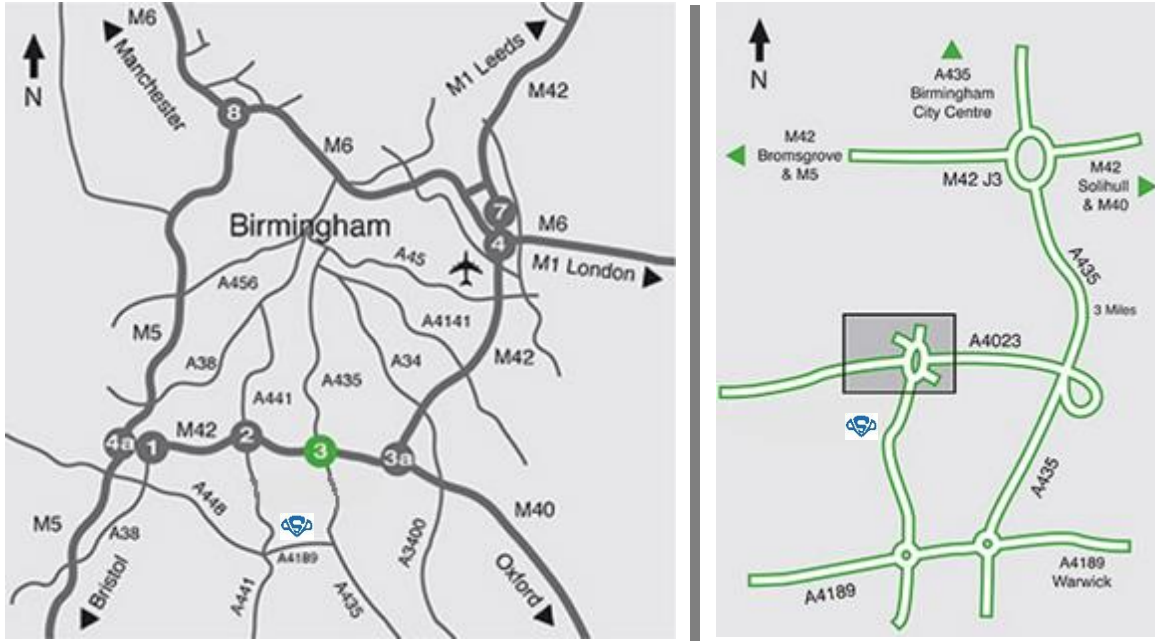

Direction to Our New Office in Redditch

QSP Limited

IMEX Business Centre, East Moons Moat Industrial Estate, Oxleasow Road
Redditch, B98 0RE

Take the exit onto **M42**

At **junction 3**, take the **A435** exit to Birmingham (S)/Redditch/Evesham

At the roundabout, take the **4th exit** onto Alcester Rd/A435, Continue to follow A435

Take the **A4023** exit toward Redditch/Bromsgrove, Continue onto Coventry Hwy/A4023

At the roundabout, take the **2nd exit** onto Alders Dr

Turn **right** onto **Oxleasow Road**

Turn **left** into Imex Business Centre