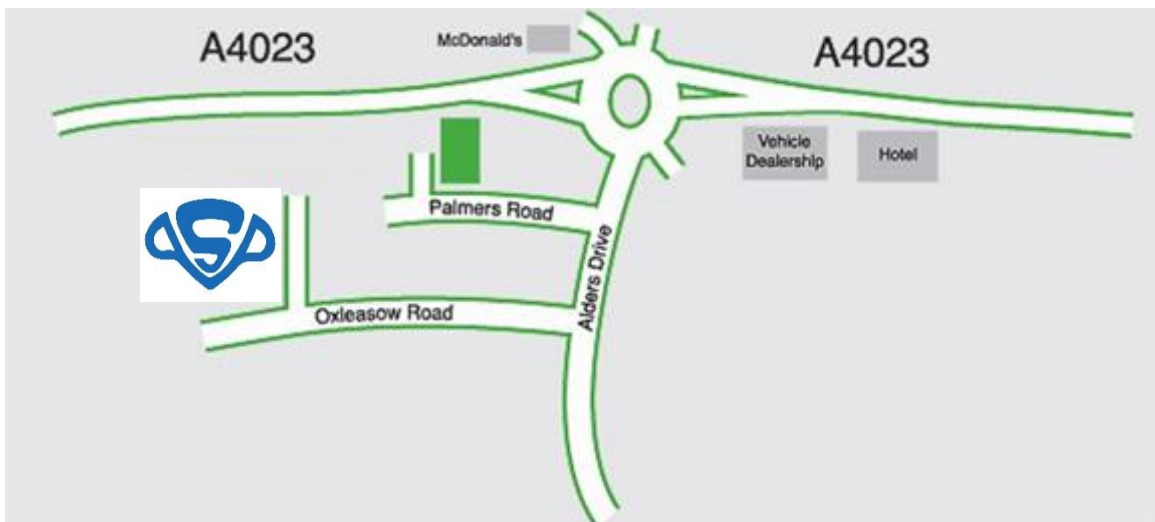

Direction to Our New Office in Redditch

QSP Limited

IMEX Business Centre, East Moons Moat Industrial Estate, Oxleasow Road
Redditch, B98 0RE

Take the exit onto **M42**

At **junction 3**, take the **A435** exit to Birmingham (S)/Redditch/Evesham

At the roundabout, take the **4th exit** onto Alcester Rd/A435, Continue to follow A435

Take the **A4023** exit toward Redditch/Bromsgrove, Continue onto Coventry Hwy/A4023

At the roundabout, take the **2nd exit** onto Alders Dr

Turn **right** onto **Oxleasow Road**

Turn **left** into Imex Business Centre